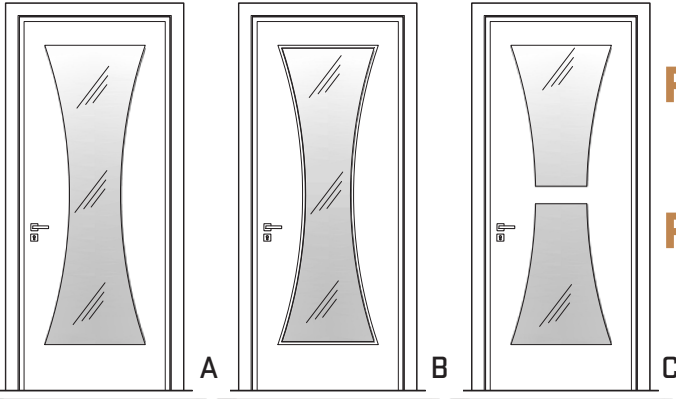

PVC DEKOR SERİ

MODEL- P 51

PVC DECOR SERIES

MODEL- P 51