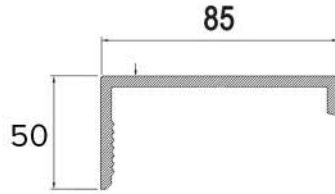

50x85 mm OVAL PERVAZ
50x85 mm OVAL ARCHITRAVE