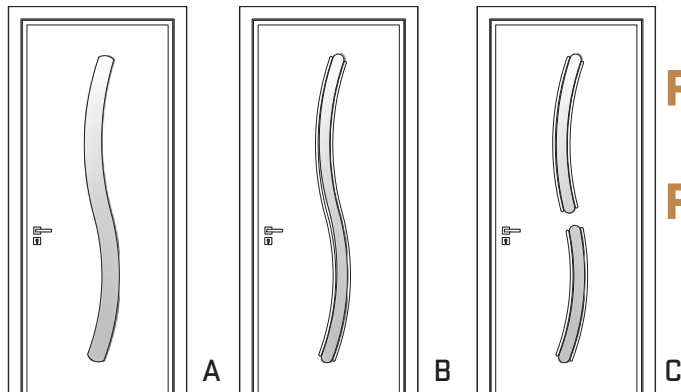

PVC DEKOR SERİ

MODEL- P 29

PVC DECOR SERIES

MODEL- P 29