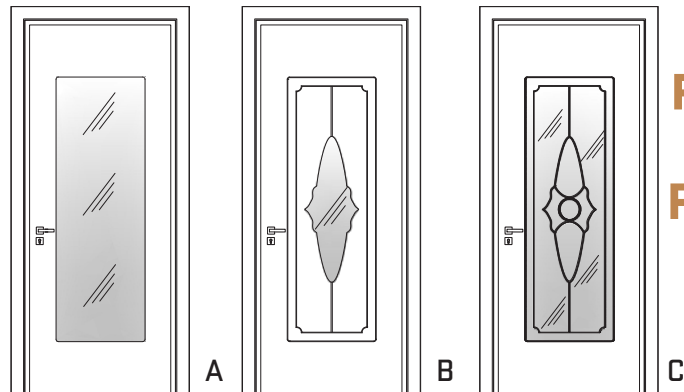

WENGE
WENGE

KOYU CEVİZ
DARK WALNUT

BEYAZ HUŞ
WHITE BIRCH

PVC DEKOR SERİ

MODEL- P 81

PVC DECOR SERIES

MODEL- P 81