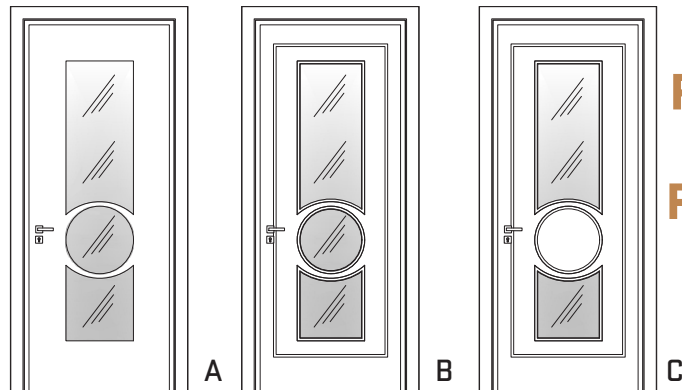

WENGE
WENGE

KOYU CEVİZ
DARK WALNUT

BEYAZ HUŞ
WHITE BIRCH

PVC DEKOR SERİ

MODEL- P 20

PVC DECOR SERIES

MODEL- P 20