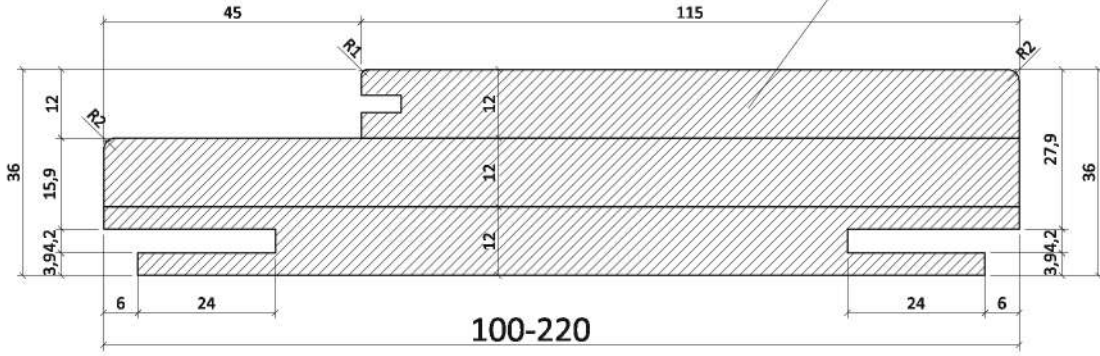

KASA ve PERVAZ DETAYLARI

ARCHITRAVE & FRAME DETAILS

**MDF Kasalar hammadde stok durumuna göre 12mm+22mm, 18mm+18mm, 12mm+12mm+12mm olarak üretilebilmektedir.

**MDF frame can be produced as 12mm + 22mm, 18mm + 18mm, 12mm + 12mm + 12mm according to raw material stock st.atu.

→ 36x100-220x2100 DÜZ KASA

12 mm. MDF