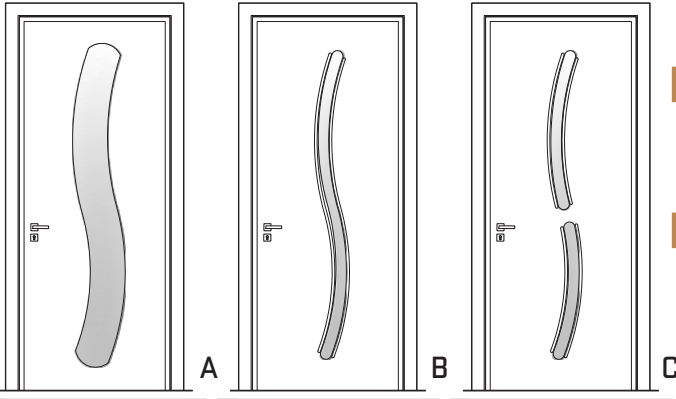

PVC DECOR SERIES MODEL- P 26

WENGE
WENGE

KOYU CEVİZ
DARK WALNUT

BEYAZ HUŞ
WHITE BIRCH

TEAK
TEAK

ARDAHAN MEŞE
ARDAHAN OAK

İTALYAN CEVİZ
ITALIAN WALNUT

PVC DEKOR SERİ MODEL- P 28